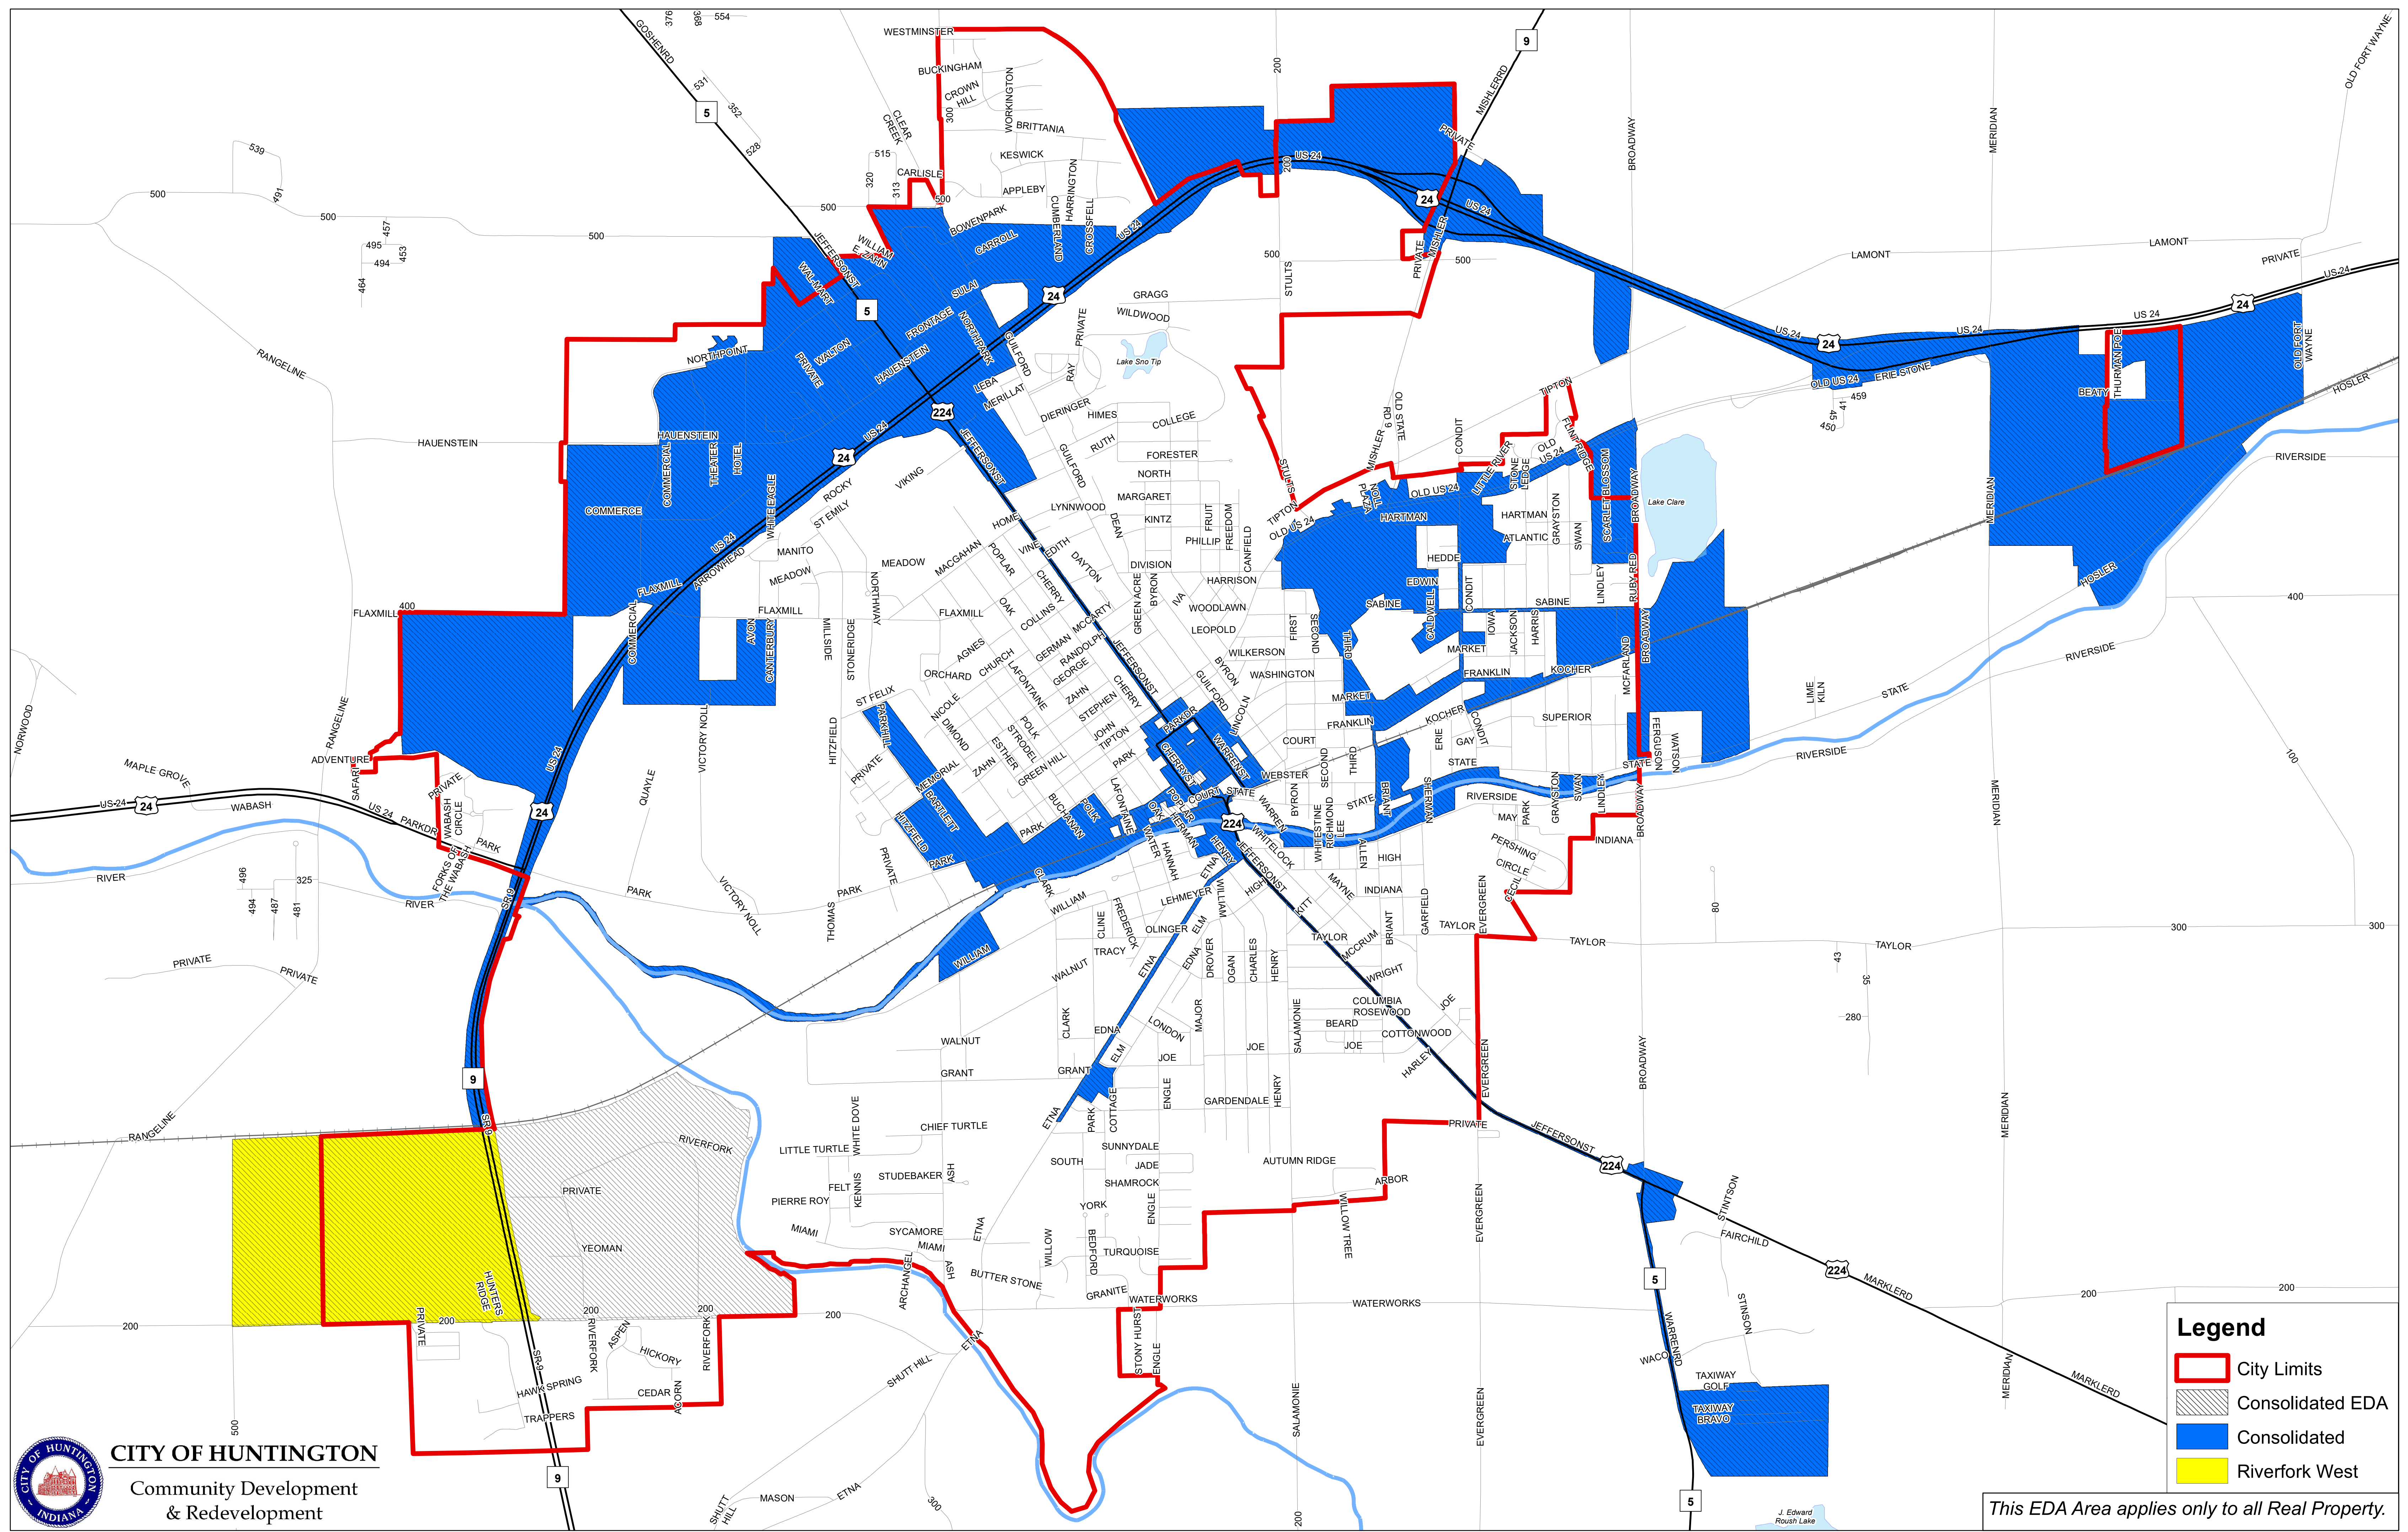

City of Huntington 'Consolidated Economic Development Area' TIF Map

Legend

-  City Limits
-  Consolidated EDA
-  Consolidated
-  Riverfork West

This EDA Area applies only to all Real Property.